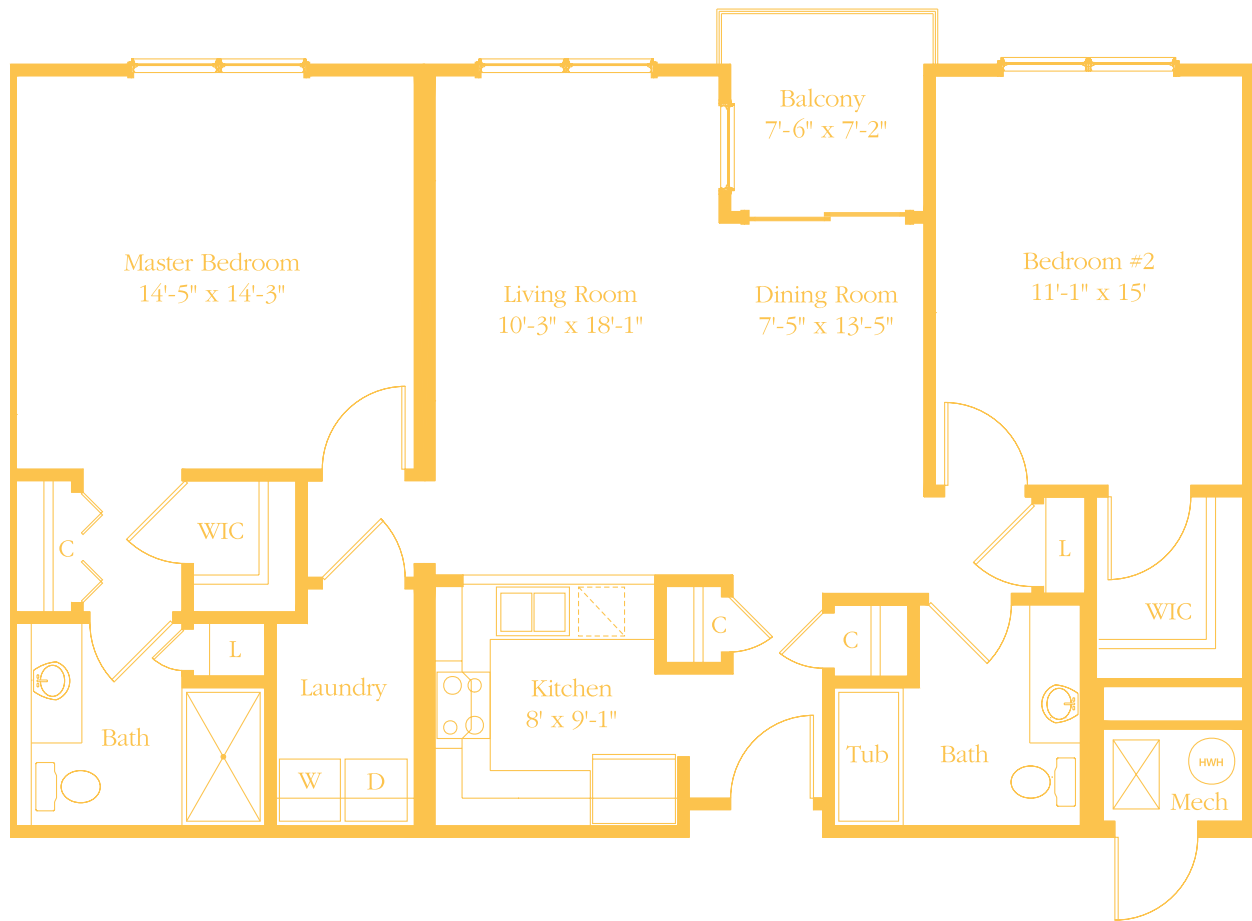

Sylvester C

Two Bedroom Apartment

1218 Square Feet

L - Linen W - Washer D - Dryer W/D - Stackable Washer/Dryer
Mech - Mechanical Closet C - Closet WIC - Walk-In Closet

Square-footage calculations exclude covered porches and have been rounded off.