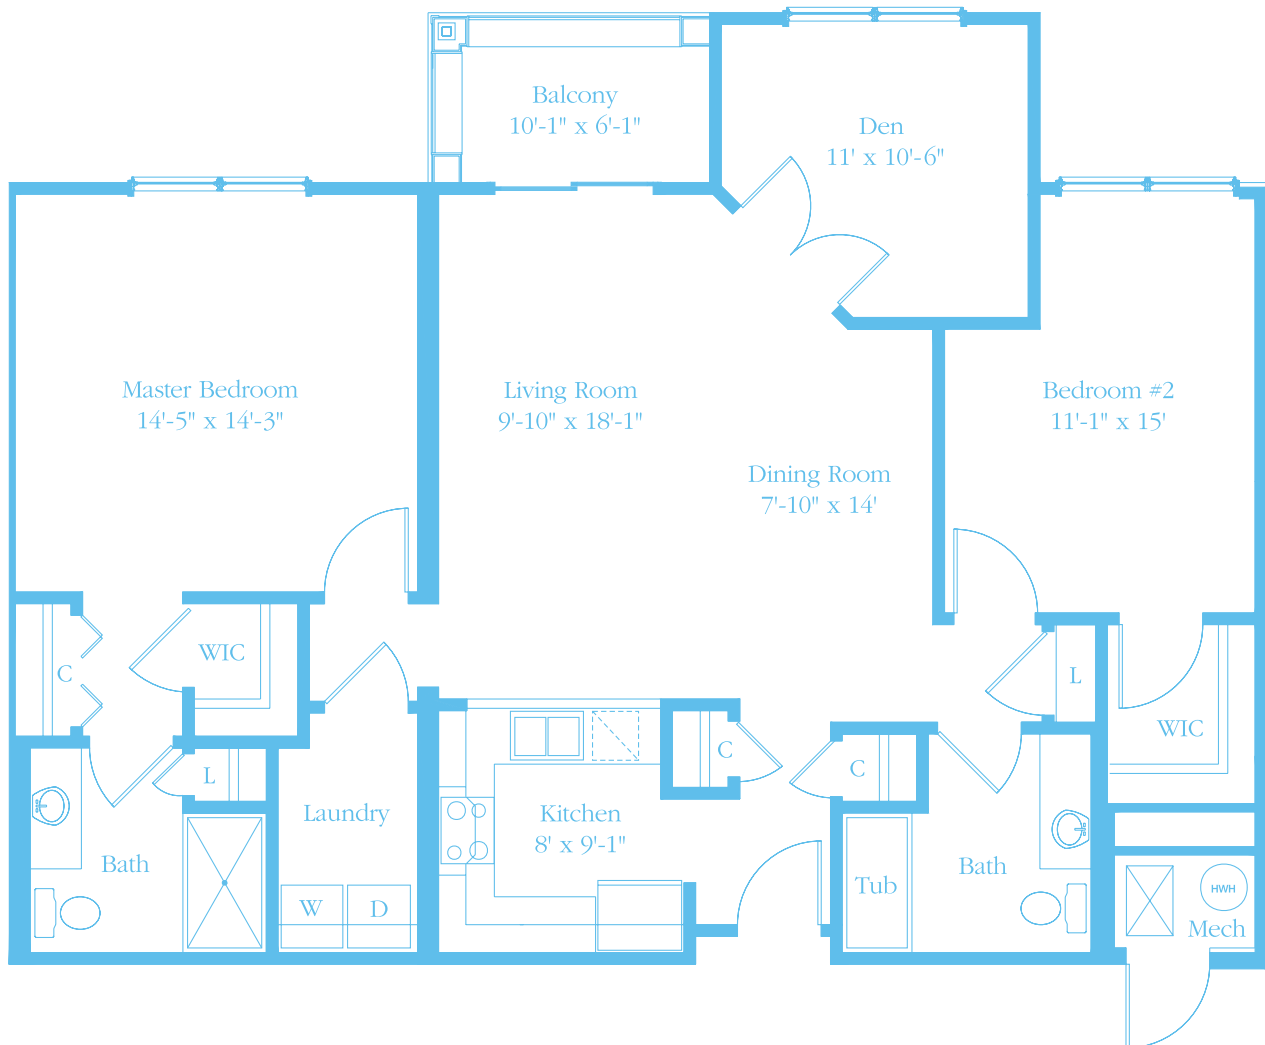

Two Bedroom & Den Apartment

1328 Square Feet

Suffolk D

L - Linen W - Washer D - Dryer W/D - Stackable Washer/Dryer
Mech - Mechanical Closet C - Closet WIC - Walk-In Closet

Square-footage calculations exclude covered porches and have been rounded off.