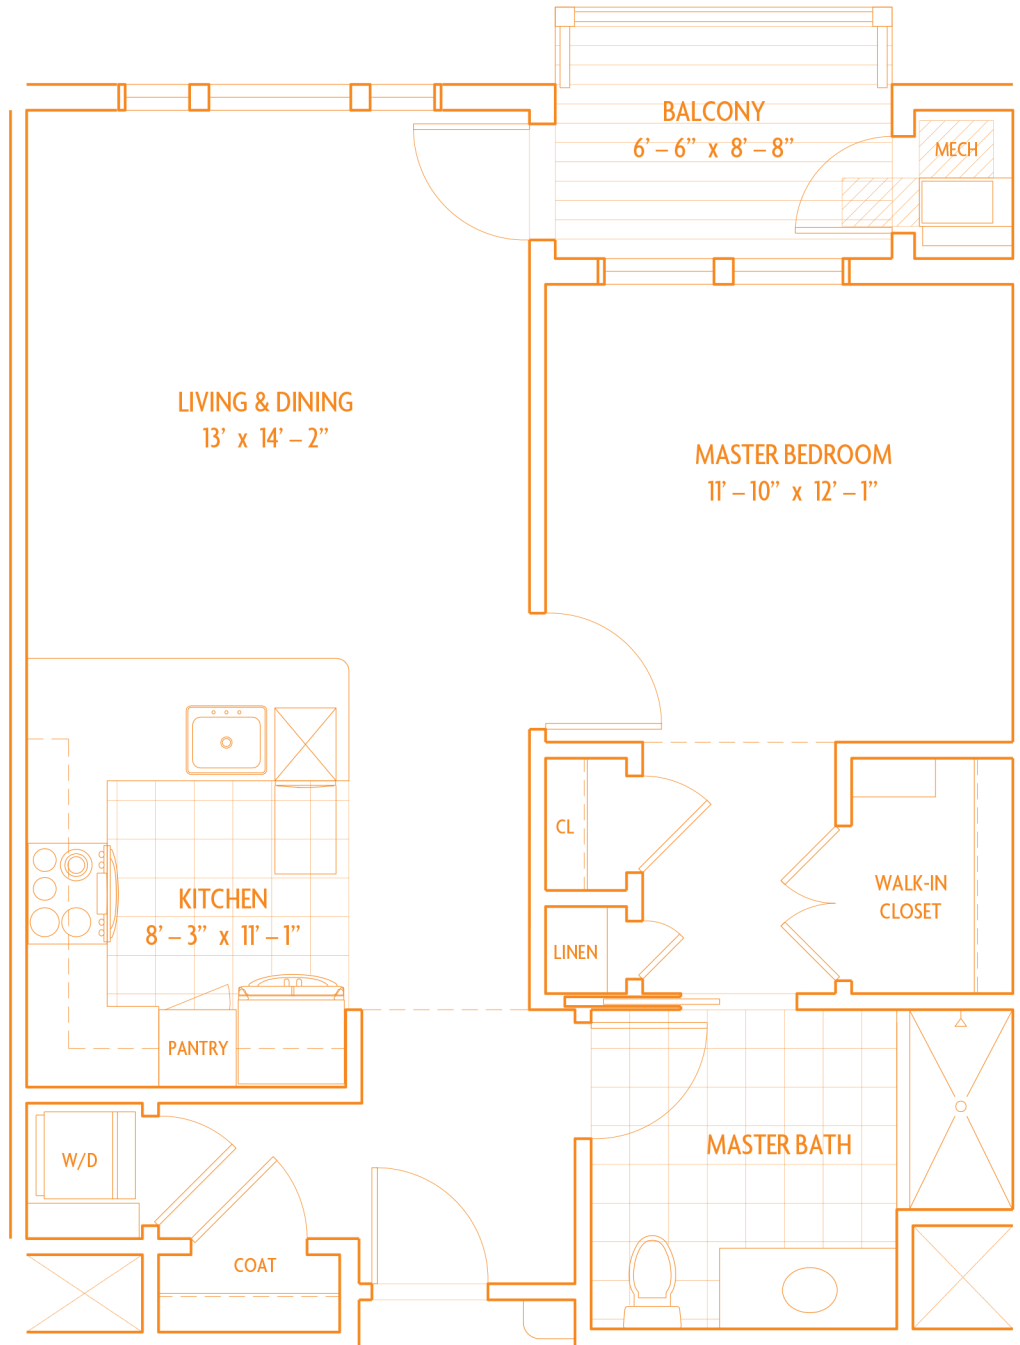

# Shinnecock H

One Bedroom Apartment

800 Square Feet

**W/D** - Stackable Washer/Dryer

**CL** - Closet

**Mech** - Mechanical Closet

Square-footage calculations exclude covered porches and have been rounded off.