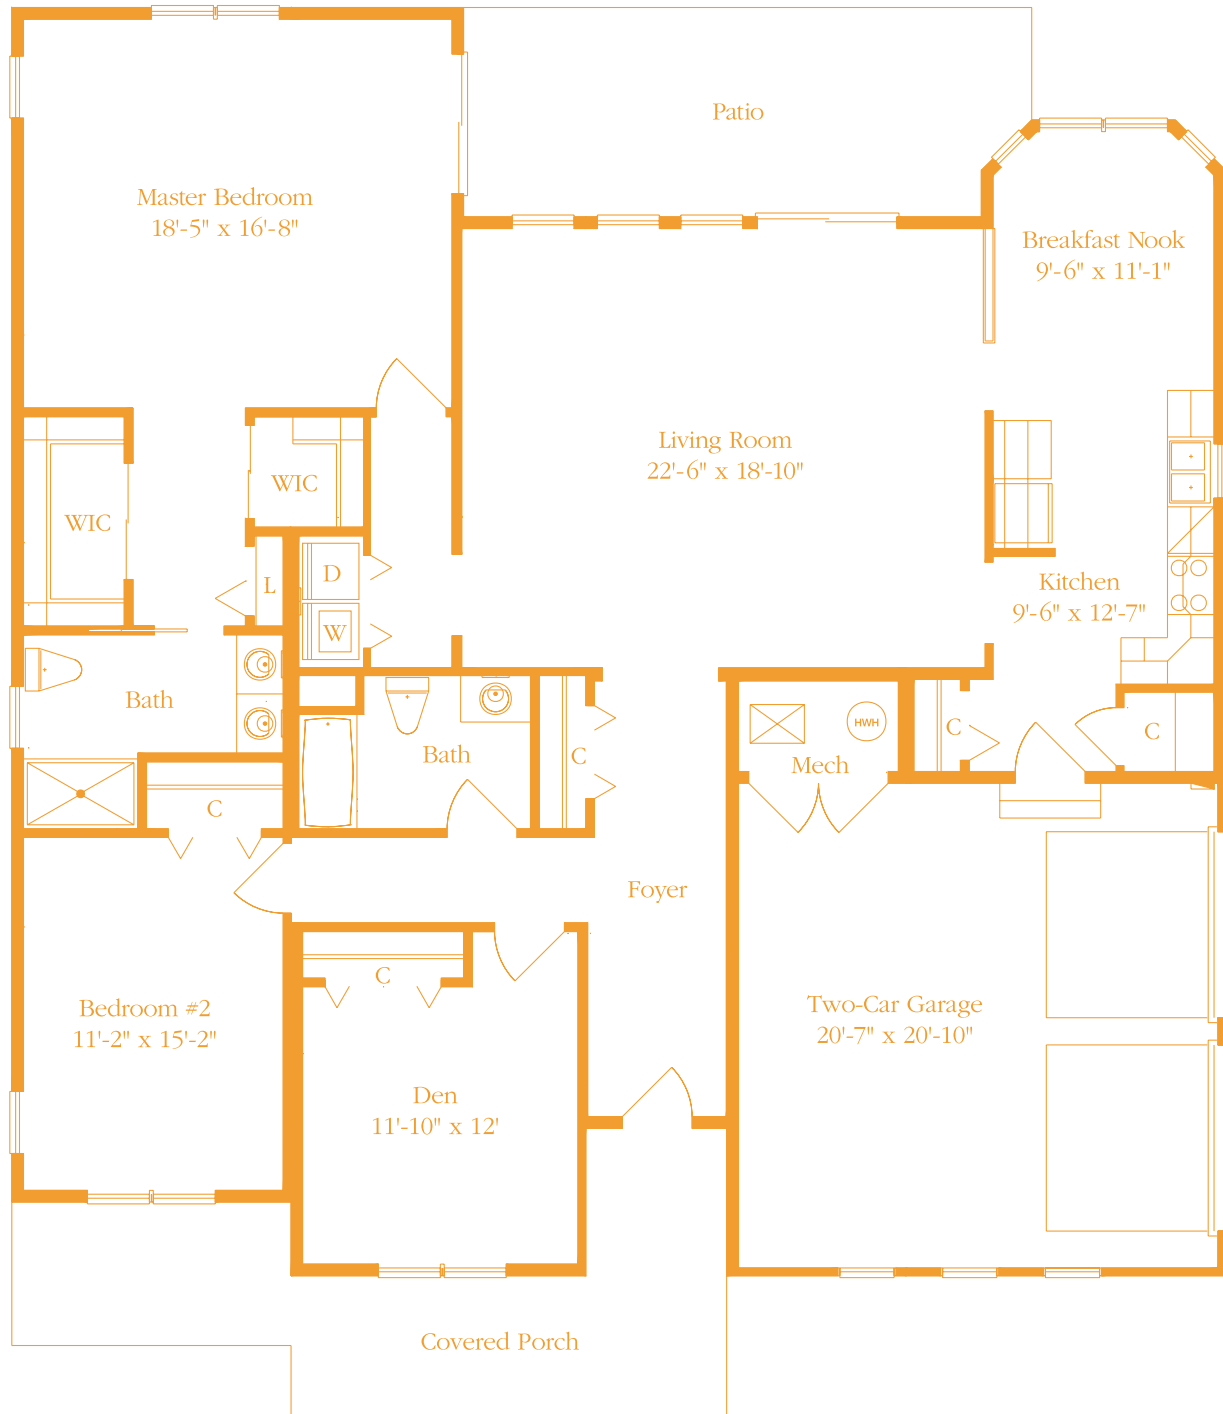

# Two Bedroom & Den Cottage

# Hermitage II

2064 Square Feet

L - Linen    W - Washer    D - Dryer    W/D - Stackable Washer/Dryer  
Mech - Mechanical Closet    C - Closet    WIC - Walk-In Closet

Square-footage calculations exclude covered porches and have been rounded off.