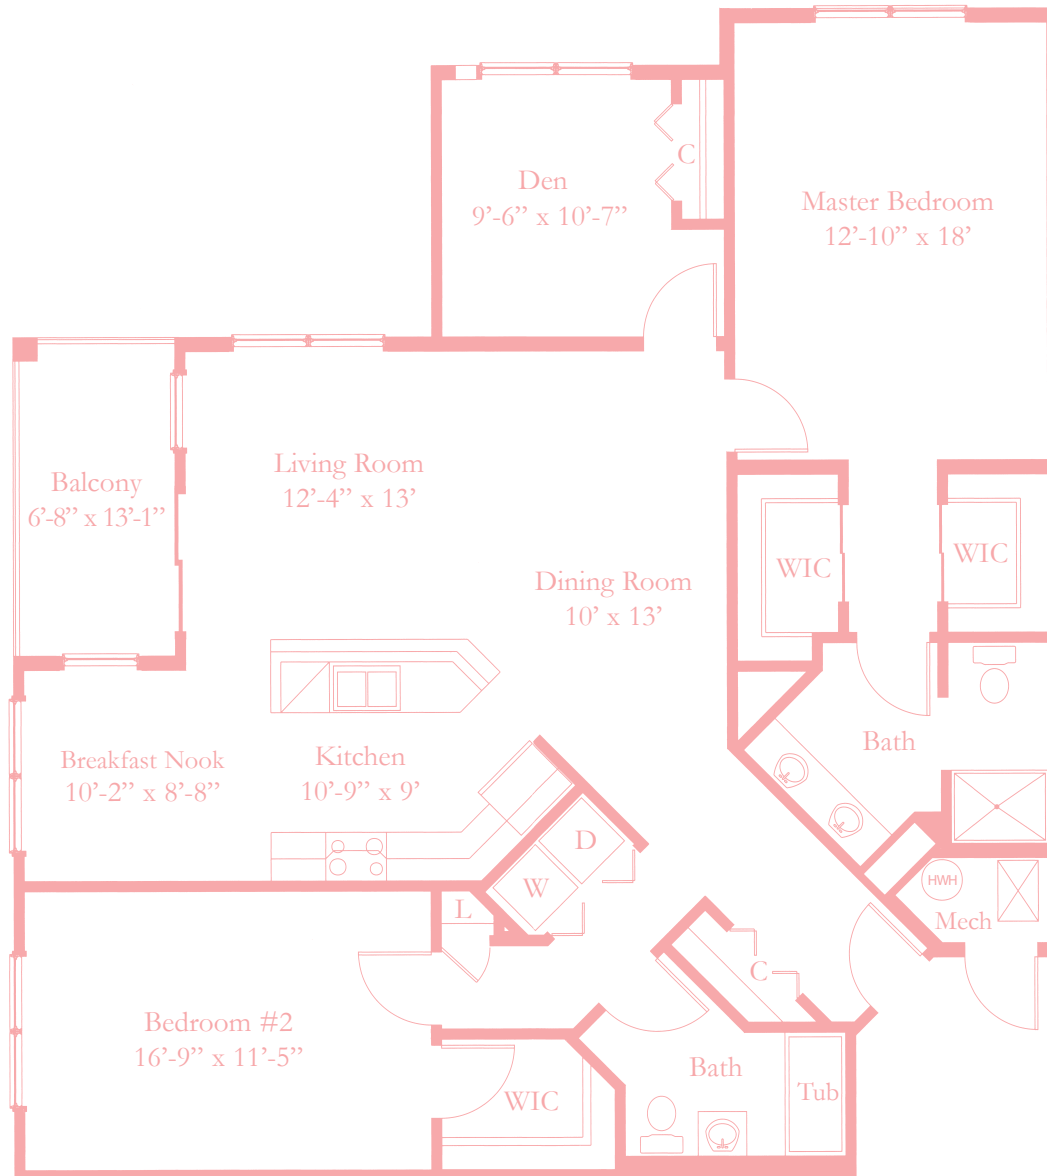

Franklin E

Two Bedroom & Den Deluxe

1651 Square Feet

L - Linen W - Washer D - Dryer W/D - Stackable Washer/Dryer
Mech - Mechanical Closet C - Closet WIC - Walk-In Closet

Square-footage calculations exclude covered porches and have been rounded off.