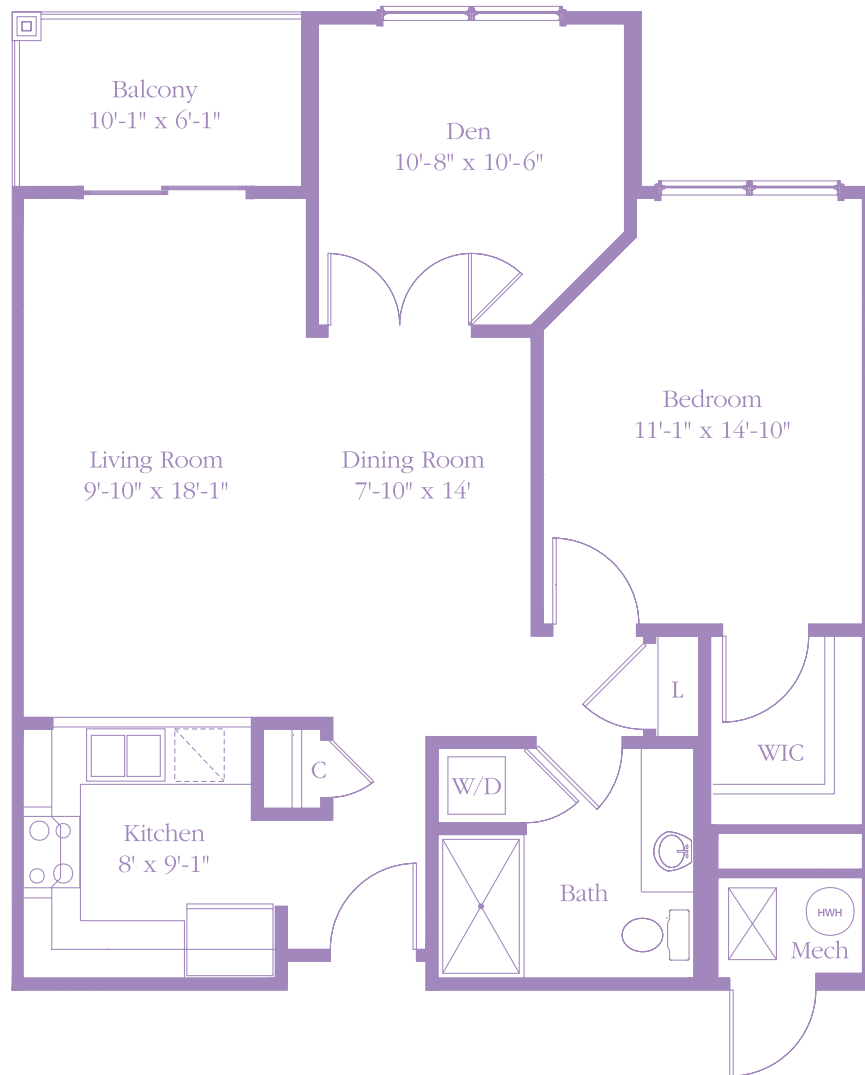

One Bedroom & Den Apartment

910 Square Feet

Dering B

L - Linen W - Washer D - Dryer W/D - Stackable Washer/Dryer
Mech - Mechanical Closet C - Closet WIC - Walk-In Closet

Square-footage calculations exclude covered porches and have been rounded off.